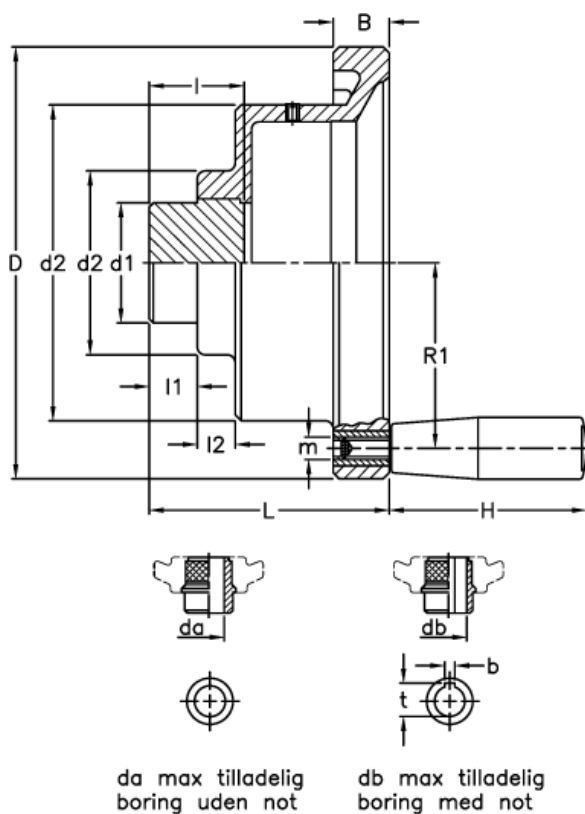

Article number: 2307030811

Description: E+G Solid handwheel
VDC.180-GXX2+I

Measures

| | |
|---------|-----------|
| b = 8 | H = 80 |
| B = 19 | l = 30 |
| D = 180 | L = 78 |
| d1 = 35 | l1 = 15 |
| d2 = 56 | l2 = 10.0 |
| d3 = 85 | m = M10 |
| da = 30 | R1 = 77.5 |
| db = 24 | t = 27.3 |